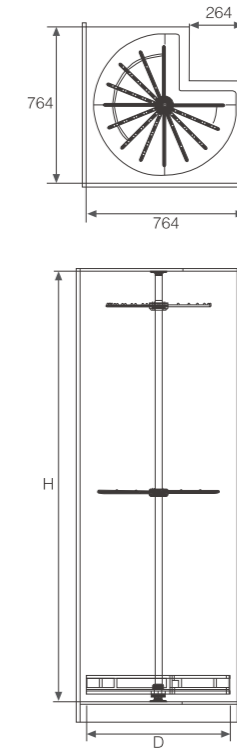

THREE LAYERS CORNER
CLOTHES BASKET

星悦·转角三层衣物篮

 SH-ABC

星悦转角三层衣物篮
THREE LAYERS CORNER CLOTHES BASKET

型号 Model	适用柜体 Suitable cabinet	直径x高 Dimension x Height	颜色 Color
SHZ00003P	764mm	Ø700x(可调1900-2100)mm	星巴咖+爱马仕橙

产品特点 CHARACTERISTICS

- 三层飞碟外观设计，专为转角柜定制；
- 360度旋转，随心所欲改变方向；
- 顶天立地结构，安装快捷，实用便利；
- 加厚钢管支杆，更稳更安全；
- 结构遵循人体使用习惯：上层衣物+中层裤子+底部衣物鞋包；
- 上层13珠旋转挂衣器，中层12杆裤架标配防滑条，下层豪华加厚皮篮
- Designed for corner cabinet with 3 layers;
- 360 degree rotating;
- Easy mounting, convenient using;
- Thicker tube takes stable and safe using;
- Ergonomic design , upper for clothes, middle for trousers, bottom for shoes and bags;
- Top level with 13 balls rotating hanger, middle level rack with anti-slip function, bottom level with luxury leather basket.