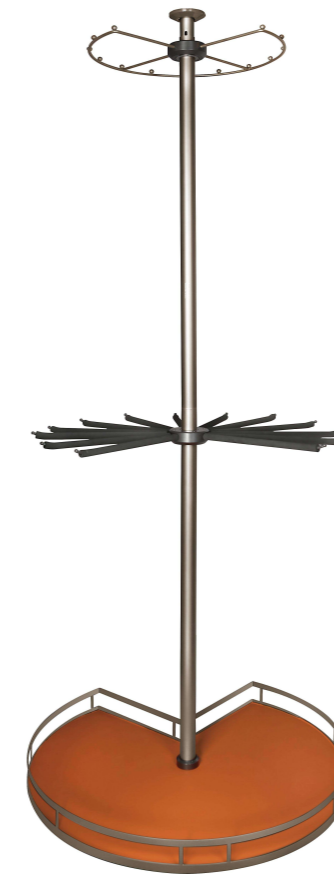

THREE LAYERS CORNER
CLOTHES BASKET

星悦·转角三层衣物篮

 SH-ABC

星悦转角三层衣物篮
THREE LAYERS CORNER CLOTHES BASKET

型号 Model	适用柜体 Suitable cabinet	直径x高 Dimension x Height	颜色 Color
SHZ00003P	764mm	Ø700x(可调1900-2100)mm	星巴咖+爱马仕橙

产品特点 CHARACTERISTICS

- 三层飞碟外观设计，专为转角柜定制；
- 360度旋转，随心所欲改变方向；
- 顶天立地结构，安装快捷，实用便利；
- 加厚钢管支杆，更稳更安全；
- 结构遵循人体使用习惯：上层衣物+中层裤子+底部衣物鞋包；
- 上层13珠旋转挂衣器，中层12杆裤架标配防滑条，下层豪华加厚皮篮
- Designed for corner cabinet with 3 layers;
- 360 degree rotating;
- Easy mounting, convenient using;
- Thicker tube takes stable and safe using;
- Ergonomic design , upper for clothes, middle for trousers, bottom for shoes and bags;
- Top level with 13 balls rotating hanger, middle level rack with anti-slip function, bottom level with luxury leather basket.